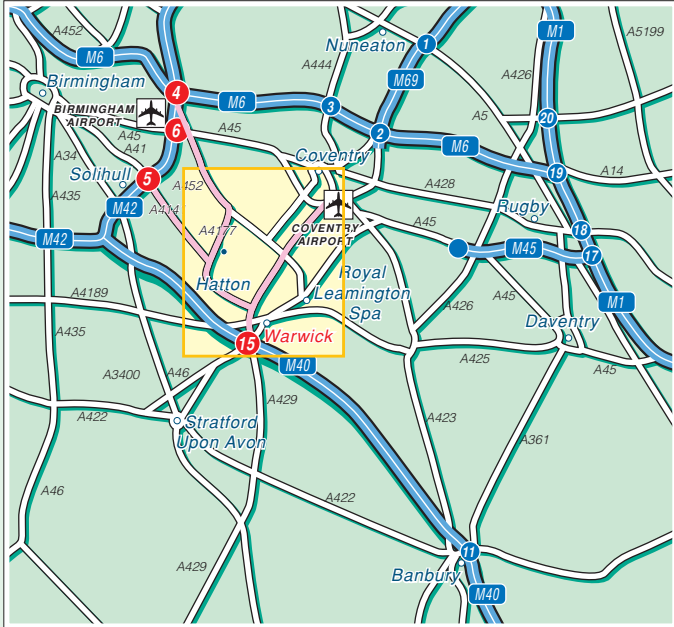

Adventure Sports Ltd
 Wedgnoek Lane
 Warwick,
 CV35 7PX
 Tel: 01926 491 948
 www.adventuresport.co.uk
 post@adventuresport.co.uk

Public Transport

By Rail, Warwick Parkway Station.
 Approximately 5 minutes taxi ride.
 Warwick Town Station.
 Approximately 7 minutes taxi ride.
 Birmingham International Station
 Approximately 30 minutes taxi ride.
 For information on train operators and times phone
 National Rail Enquiries on 0845 7484950.

By Air, Birmingham International Airport.
 Approximately 30 minutes taxi ride.

M40 J15
 M40 Southbound to London:
 (Travel Time: 70 minutes to the M25 J16)
 M40 Northbound to Birmingham:
 (Travel Time: 30 minutes, 45 minutes to central Birmingham)
 A46 Southbound to Stratford upon Avon:
 (Travel Time: 15 minutes)