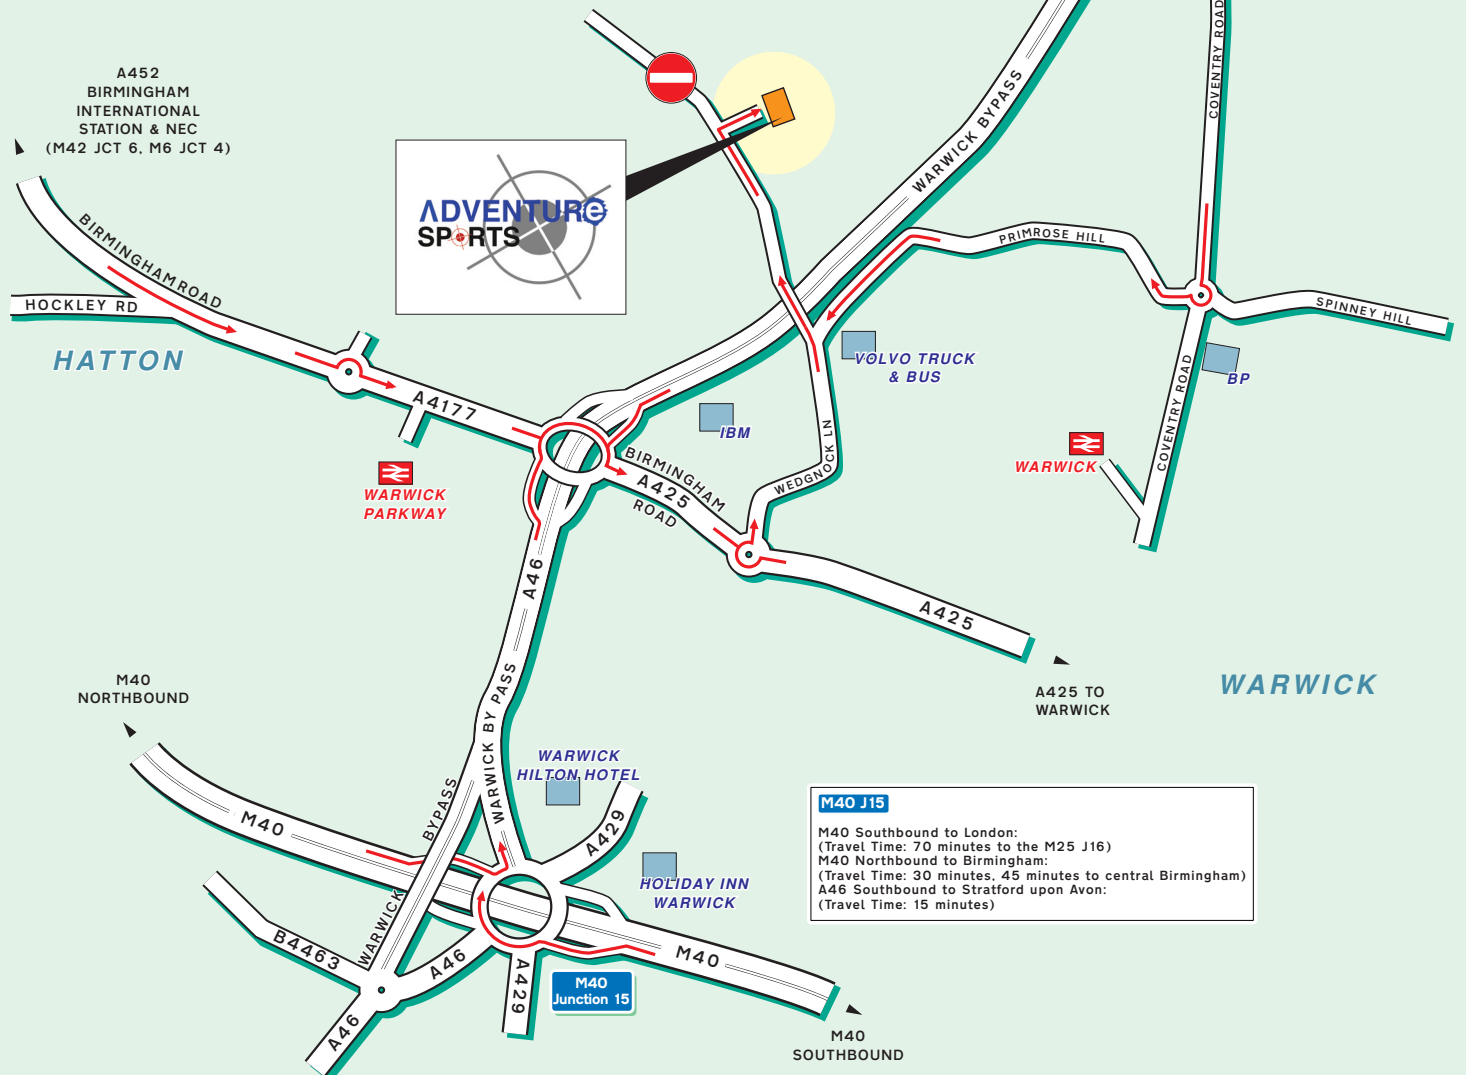

Adventure Sports Ltd
 Wedgnoek Lane
 Warwick,
 CV35 7PX
 Tel: 01926 491 948
 www.adventuresport.co.uk
 post@adventuresport.co.uk

Public Transport

By Rail, Warwick Parkway Station.
 Approximately 5 minutes taxi ride.
 Warwick Town Station.
 Approximately 7 minutes taxi ride.
 Birmingham International Station
 Approximately 30 minutes taxi ride.
 For information on train operators and times phone
 National Rail Enquiries on 0845 7484950.

By Air, Birmingham International Airport.
 Approximately 30 minutes taxi ride.

M40 J15
 M40 Southbound to London:
 (Travel Time: 70 minutes to the M25 J16)
 M40 Northbound to Birmingham:
 (Travel Time: 30 minutes, 45 minutes to central Birmingham)
 A46 Southbound to Stratford upon Avon:
 (Travel Time: 15 minutes)