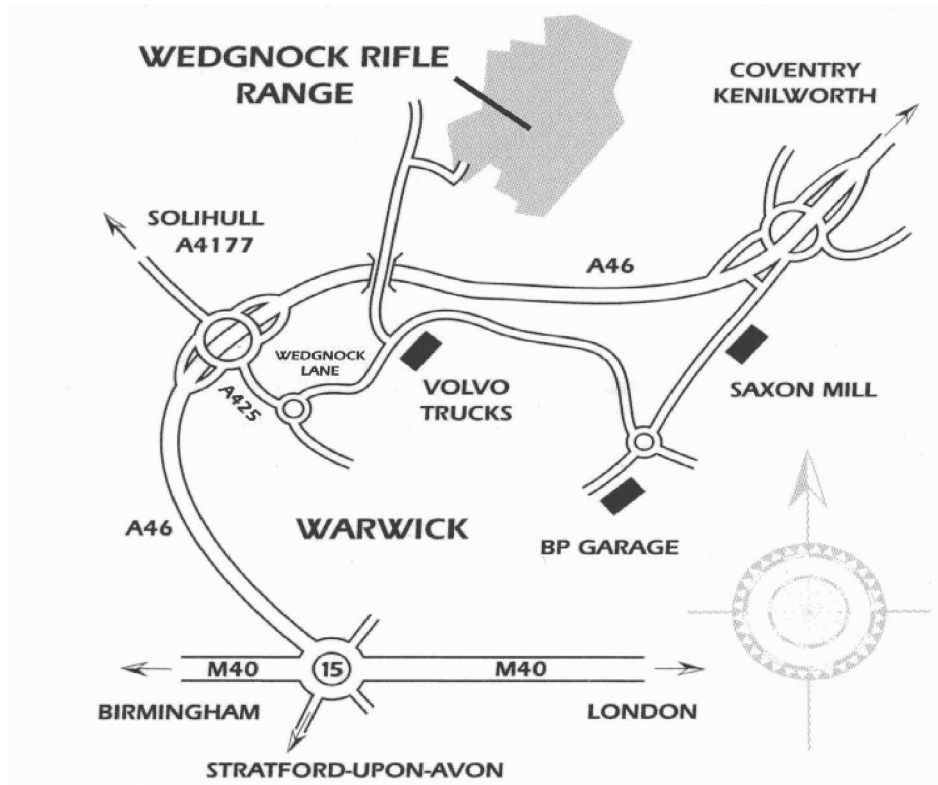

# Directions to Adventure Sports

From the M40 Junction 15, take the A46 north (Coventry).

Take the first exit (approximately 2 miles) sign posted Solihull A4177 and Warwick A425, and travel towards Warwick town centre A425 for a ¼ mile to a small roundabout.

Turn left into Wedgnock Lane and follow for ½ a mile.

Turn left again into a private road opposite the Volvo Truck and Bus Building (look for flagpoles on the right) and follow the Adventure Sports signs for ¾ of a mile.